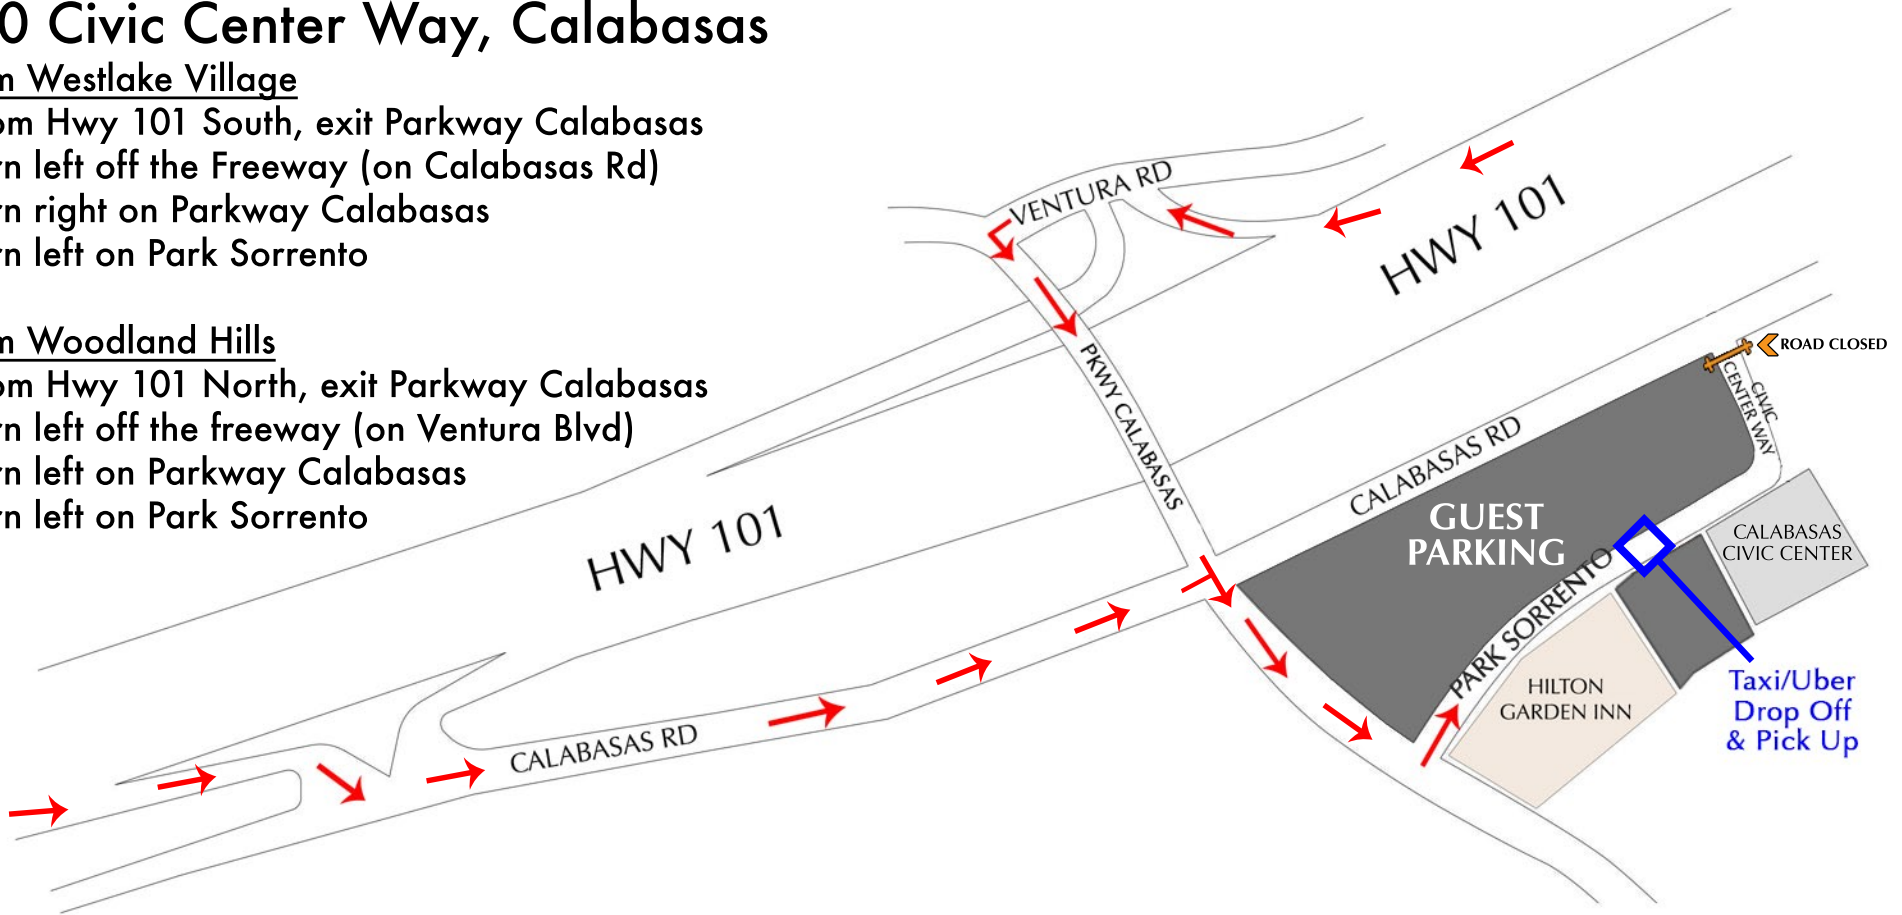

T H EVENT

GUEST PARKING MAP

Saturday, May 21
5:00-11:00 PM

CALABASAS CIVIC CENTER
100 Civic Center Way, Calabasas

From Westlake Village

- From Hwy 101 South, exit Parkway Calabasas
- Turn left off the Freeway (on Calabasas Rd)
- Turn right on Parkway Calabasas
- Turn left on Park Sorrento

From Woodland Hills

- From Hwy 101 North, exit Parkway Calabasas
- Turn left off the freeway (on Ventura Blvd)
- Turn left on Parkway Calabasas
- Turn left on Park Sorrento

*** PLEASE ENTER THE EVENT FROM PARK SORRENTO ***
THERE IS NO PARKING AT, OR ENTRANCE FROM, THE CALABASAS COMMONS